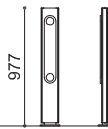

APOLLO

BIKE

SMERALDO

CICLOS

DUCK

706

707

MOVE

RESET

TYPE