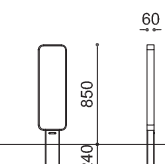

BIKE

SMERALDO

CICLOS

DUCK

INSIDE

706

707

MOVE

RESET

TYPE