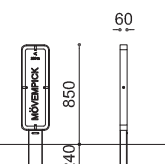

BIKE

SMERALDO

CICLOS

DUCK

INSIDE

706

707

MOVE

RESET

TYPE