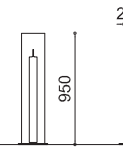

BIKE

SMERALDO

CICLOS

DUCK

706

707

MOVE

RESET

TYPE

CLOS