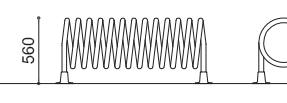

707

SPYRA

HEAD

OVAL

SILVER

MOVE

RESET

TYPE