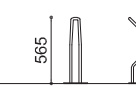

707

SPYRA

HEAD

OVAL

SILVER

MOVE

RESET

TYPE