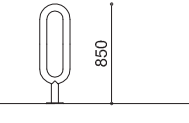

707

SPYRA

HEAD

OVAL

SILVER

MOVE

RESET

TYPE