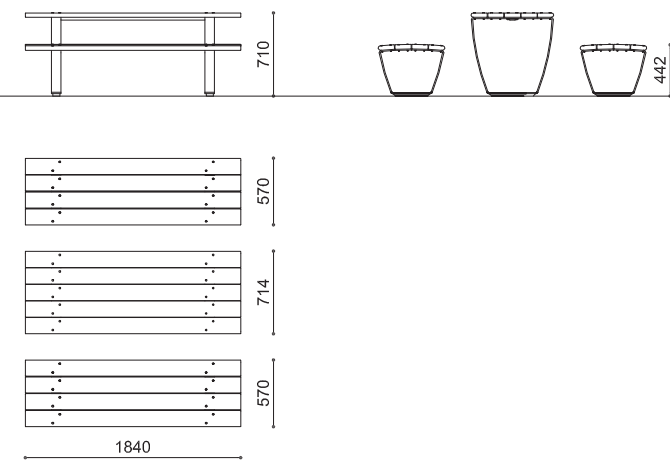

NUVOLA TAVOLO E PANCA