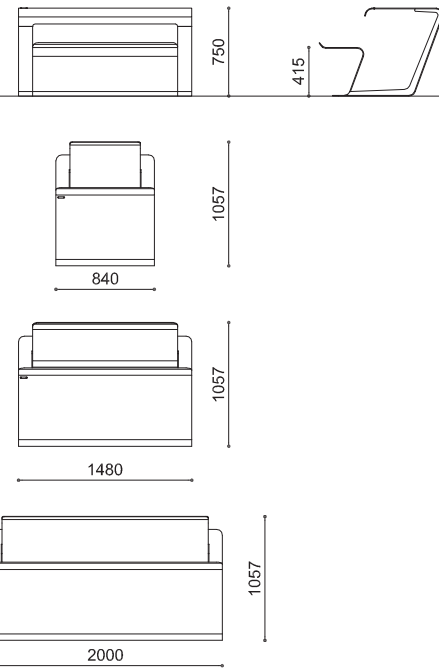

MERENDA

NUVOLA TAVOLO E PANCA

ALAN TAVOLO E PANCA

ALAN CF TAVOLO E PANCA

PIC - NIC TAVOLO E PANCA

PIC-BULL TAVOLO E PANCA

LIBRE TAVOLO E PANCA

B-BQ

C-BQ

B-B SASS