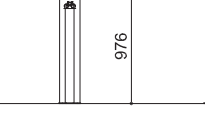

707

SPYRA

HEAD

OVAL

SILVER

MOVE

RESET

TYPE