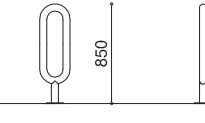

707

SPYRA

HEAD

OVAL

SILVER

MOVE

RESET

TYPE