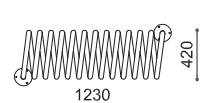

707

SPYRA

HEAD

OVAL

SILVER

MOVE

RESET

TYPE