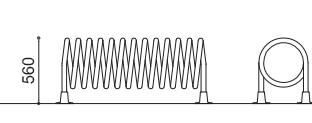

707

SPYRA

HEAD

OVAL

SILVER

MOVE

RESET

TYPE