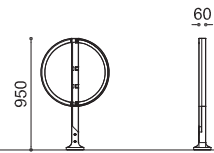

CYCLUS

BIKE

SMERALDO

CICLOS

DUCK

706

707

TYPE