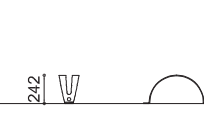

707

SPYRA

HEAD

OVAL

SILVER

MOVE

RESET

TYPE