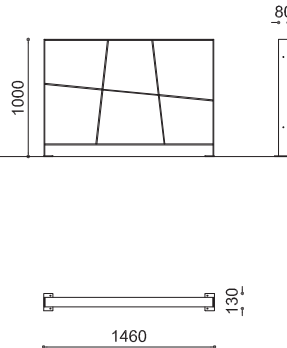

ZAFFIRO

CORALLO

OPALE

ROUTE