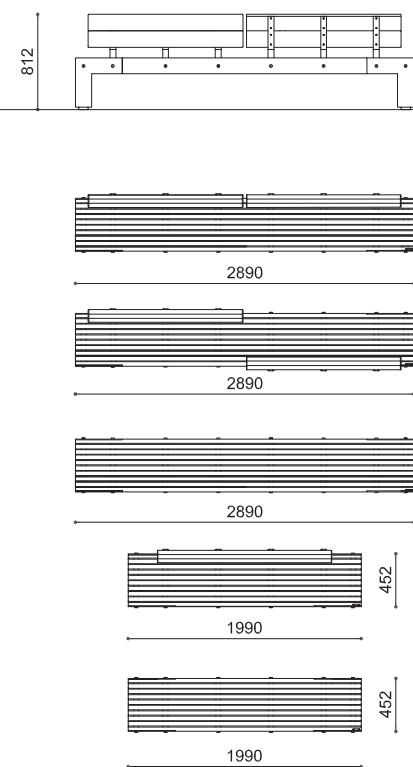

Alfredo Tasca
Ideas L
benches

188

HARRIS

BIG HARRIS

ISOLA HARRIS

IDEAS - L

IDEAS - T

LIBRE POWER

LIBRE POWER PIANA

LIBRE POWER TORSION - HALF

696

697