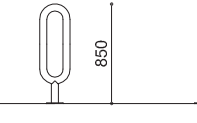

707

SPYRA

HEAD

OVAL

SILVER

MOVE

RESET

TYPE