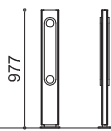

APOLLO

BIKE

SMERALDO

CICLOS

DUCK

706

707