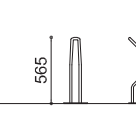

707

SPYRA

HEAD

OVAL

SILVER

MOVE

RESET

TYPE