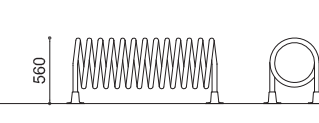

707

SPYRA

HEAD

OVAL

SILVER

MOVE

RESET

TYPE