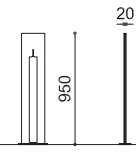

BIKE

SMERALDO

CICLOS

DUCK

706

707

CLOS