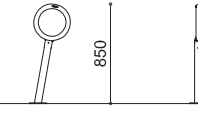

BIKE

SMERALDO

CICLOS

DUCK

706

707

HEAD