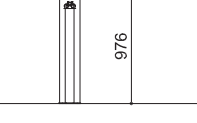

707

SPYRA

HEAD

OVAL

SILVER

MOVE

RESET

TYPE