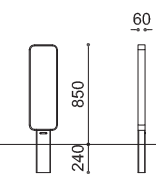

BIKE

SMERALDO

CICLOS

DUCK

INSIDE

706

707