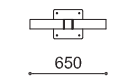

BIKE

CAFE'

SMERALDO

CICLOS

DUCK

706

707