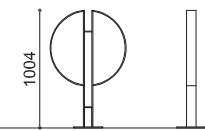

BIKE

CAFE'

SMERALDO

CICLOS

DUCK

706

707