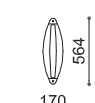

707

SPYRA

HEAD

OVAL

SILVER

MOVE

RESET

TYPE