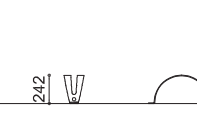

707

SPYRA

HEAD

OVAL

SILVER

MOVE

RESET

TYPE