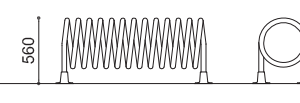

707

SPYRA

HEAD

OVAL

SILVER

MOVE

RESET

TYPE