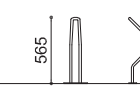

707

SPYRA

HEAD

OVAL

SILVER

MOVE

RESET

TYPE