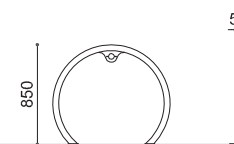

BIKE

SMERALDO

CICLOS

CIRCLE

706

707

HEAD

MOVE

RESET

TYPE