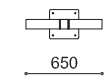

BIKE

CAFE'

SMERALDO

CICLOS

706

707

HEAD

MOVE

RESET

TYPE