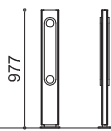

APOLLO

BIKE

SMERALDO

CICLOS

706

707

HEAD

MOVE

RESET

TYPE