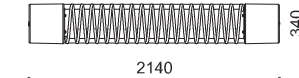

BIKE

SMERALDO

CICLOS

706

707

HEAD

MOVE

RESET

TYPE