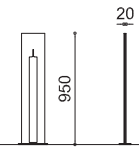

BIKE

SMERALDO

CICLOS

706

707

HEAD

MOVE

RESET

TYPE

CLOS