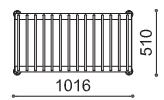

BIKE

SMERALDO

CICLOS

706

707

HEAD

MOVE

RESET

TYPE