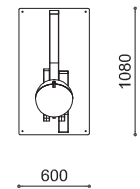

BIKE

SMERALDO

CICLOS

PITSTOP

706

707

HEAD

MOVE

RESET

TYPE