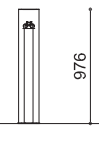

707

SPYRA

HEAD

OVAL

SILVER

MOVE

RESET

TYPE