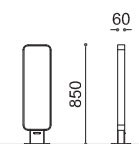

BIKE

SMERALDO

CICLOS

INSIDE

706

707

HEAD

MOVE

RESET

TYPE