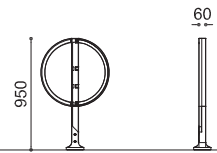

CYCLUS

BIKE

SMERALDO

CICLOS

706

707

HEAD

MOVE

RESET

TYPE