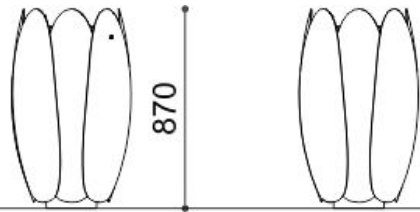

cestini litterbins corbeilles papeleiras papeleiras **BLOOM**
design: Alfredo Tasca

CON RISERVA DI MODIFICA © RIPRODUZIONE VIETATA ALL RIGHTS RESERVED