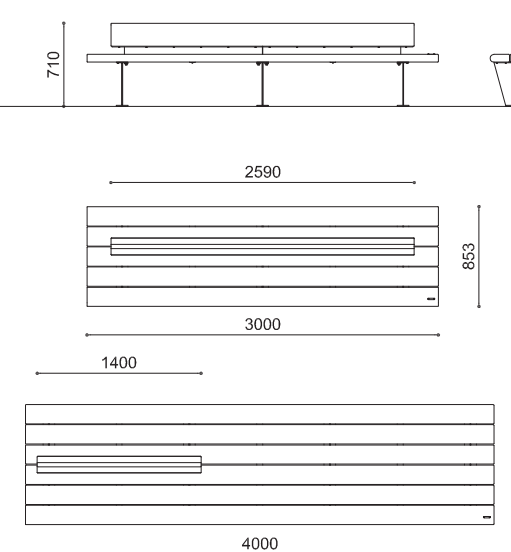

ABRACADABRA

AGORA'

VOLO

DEA / DIVA / LUA / STELLA / ELA

CYPRUS WOOD

CYPRUS IRON

BULL

CANAPE'

CAMPUS