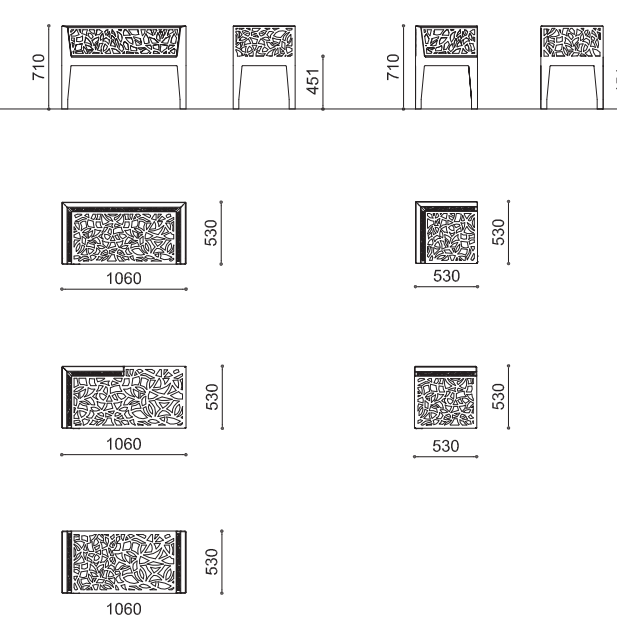

DEA / DIVA / LUA / STELLA / ELA