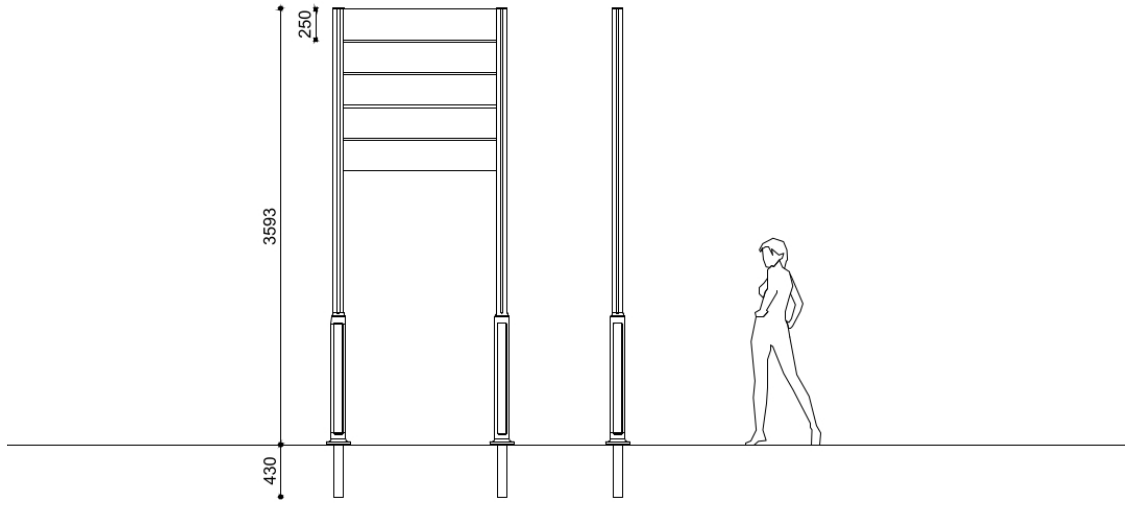

Technical drawing:

metalco.it
info@metalco.it