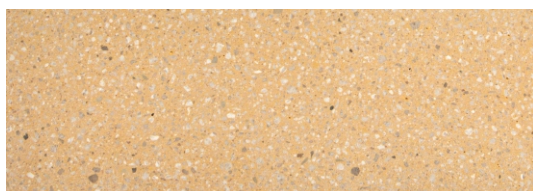

**Materials:** HPC (High Performance Concrete)

**Technical drawing:**

**Finishes:** HPC (High Performance Concrete) velluto - natural smooth

**Color:**  
HPC colour to be chosen between grey, white and dark grey.

## HPC (HIGH PERFORMANCE CONCRETE)

Our HPC is available in five different colors (white, grey, dark grey, green and yellow) and it is provided, as standard, with VELLUTO – natural smooth finish.

Characterized by textured appearance, HPC can present not uniform cloudy effects of color and light cracks, which are physiological aspects of this material.

WHITE POLISHED

WHITE VELLUTO - NATURAL SMOOTH

GREY POLISHED

GREY VELLUTO - NATURAL SMOOTH

DARK GREY POLISHED

DARK GREY VELLUTO - NATURAL SMOOTH

GREEN POLISHED

GREEN - NATURAL SMOOTH

YELLOW POLISHED

YELLOW VELLUTO - NATURAL SMOOTH

N.B.: Please note that the images reproduced on these pages are purely indicative. For more information about the materials, visit our website

metalco.it  
info@metalco.it