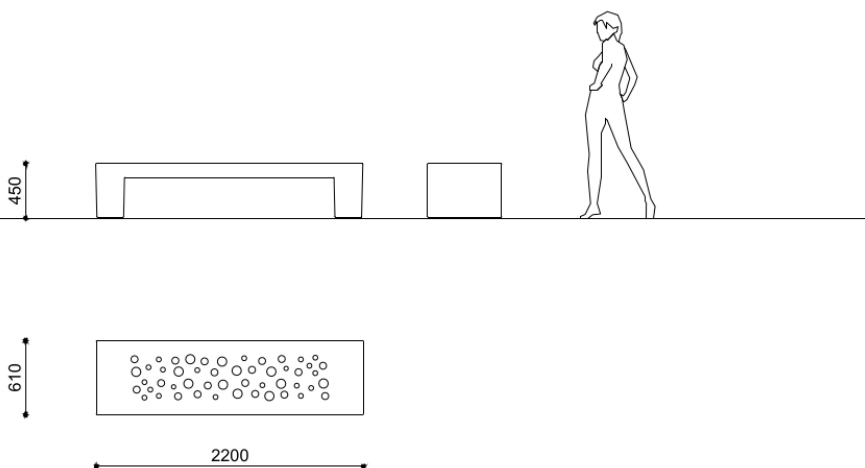

metalco.it
info@metalco.it