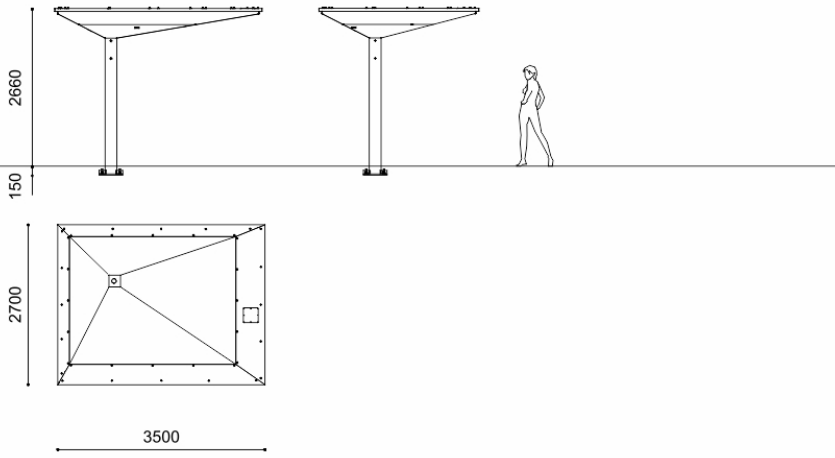

Technical drawing:

metalco.it
info@metalco.it