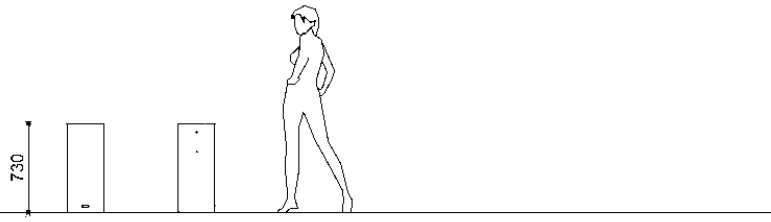

Technical drawing:

metalco.it
info@metalco.it