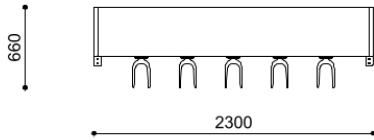

Technical drawing: