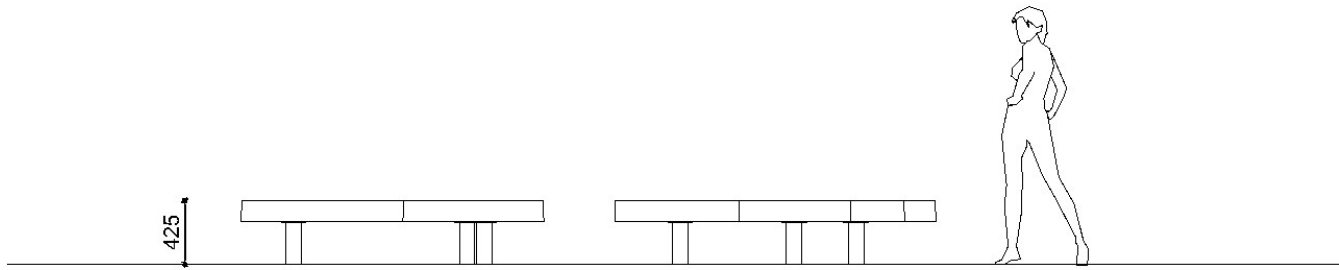

Natural Puzzle

NATURAL PUZZLE modular element in HPC velluto

Variant code: 0019680

Size and weight: Width 2160mm
Length 2150mm
Height 423mm
Weight 680kg

Materials: HPC (High Performance Concrete)

Finishes: HPC (High Performance Concrete) velluto - natural smooth

Technical drawing:

metalco.it
info@metalco.it

HPC (HIGH PERFORMANCE CONCRETE)

Our HPC is available in five different colors (white, grey, dark grey, green and yellow) and it is provided, as standard, with VELLUTO – natural smooth finish.