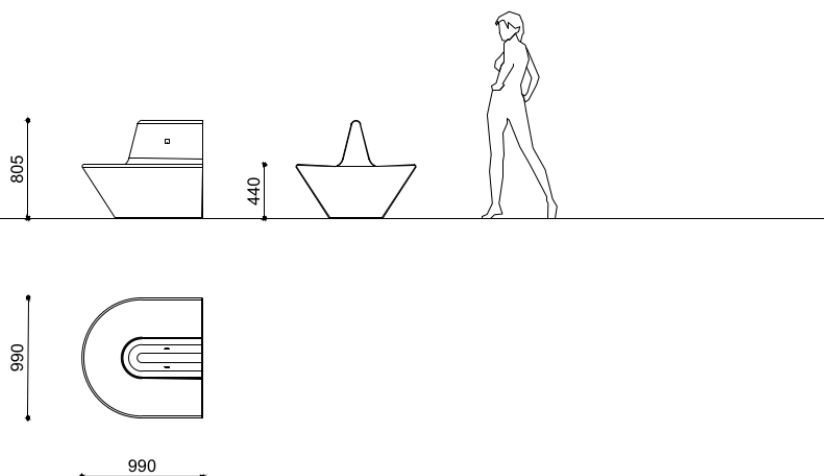

Delta B

Modular bench - base module - with backrest in HPC (High Performance Concrete) velluto - natural smooth

Variant code: 0073541

Size and weight:
Width 995mm
Length 990mm
Weight 638kg
Seat Height 805mm

Materials: HPC (High Performance Concrete)

Technical drawing:

Finishes: HPC (High Performance Concrete) velluto - natural smooth

Color:
HPC colour to be chosen between grey, white and dark grey.

Fixing: Freestanding