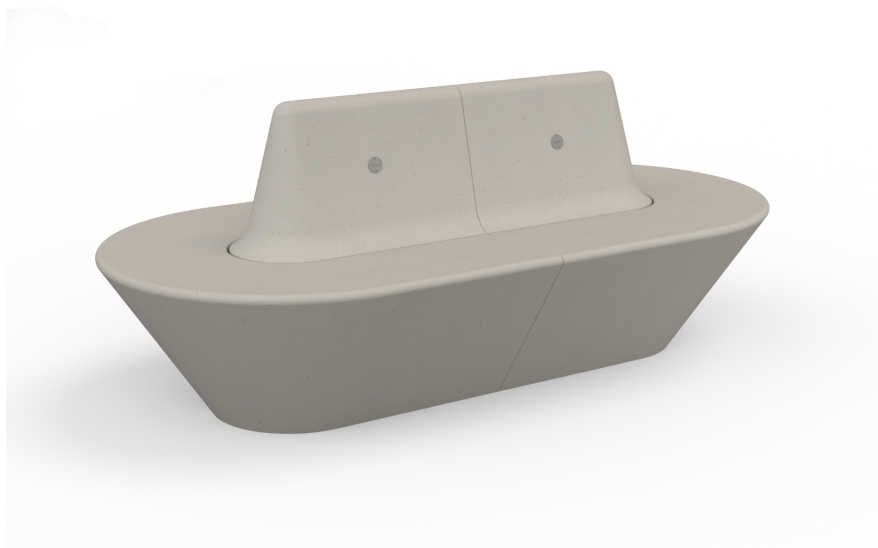

Delta B

Modular bench - base module - with backrest in HPC (High Performance Concrete) velluto - natural smooth

Variant code: 0073541

Size and weight:
Width 995mm
Length 990mm
Weight 638kg
Seat Height 805mm

Materials: HPC (High Performance Concrete)

Technical drawing:

Finishes: HPC (High Performance Concrete) velluto - natural smooth

Color:
HPC colour to be chosen between grey, white and dark grey.

Fixing: Freestanding

metalco.it
info@metalco.it

HPC (HIGH PERFORMANCE CONCRETE)

Our HPC is available in five different colors (white, grey, dark grey, green and yellow) and it is provided, as standard, with VELLUTO – natural smooth finish.

Characterized by textured appearance, HPC can present not uniform cloudy effects of color and light cracks, which are physiological aspects of this material.

Upon request, when technically feasible, it is possible to perform polishing operations.