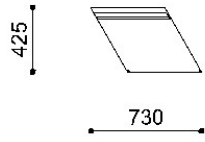

Technical drawing: