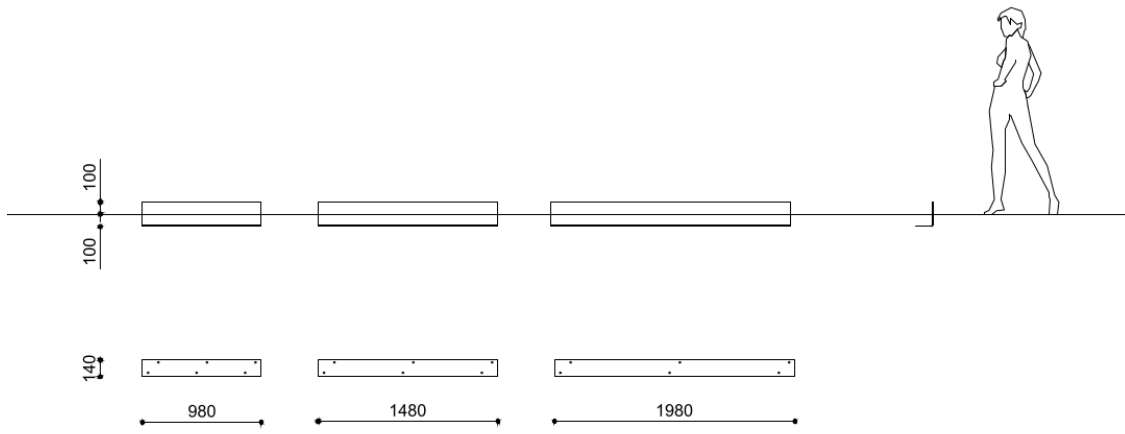

metalco.it
info@metalco.it

Jardin B

Linear border module of Jardin collection in Corten steel. It can be combined with the other elements of the collection to build a system to delimit green spaces, while integrating furniture elements. Antiwashout included.

Variant code: 0200345

Size and weight: Width 980mm
Length 60mm
Weight 10kg
Seat Height 100mm

Materials: Corten steel

Finishes: NO

Color:
NO

Fixing: Pre-drilled for anchors

Technical drawing:

metalco.it
info@metalco.it