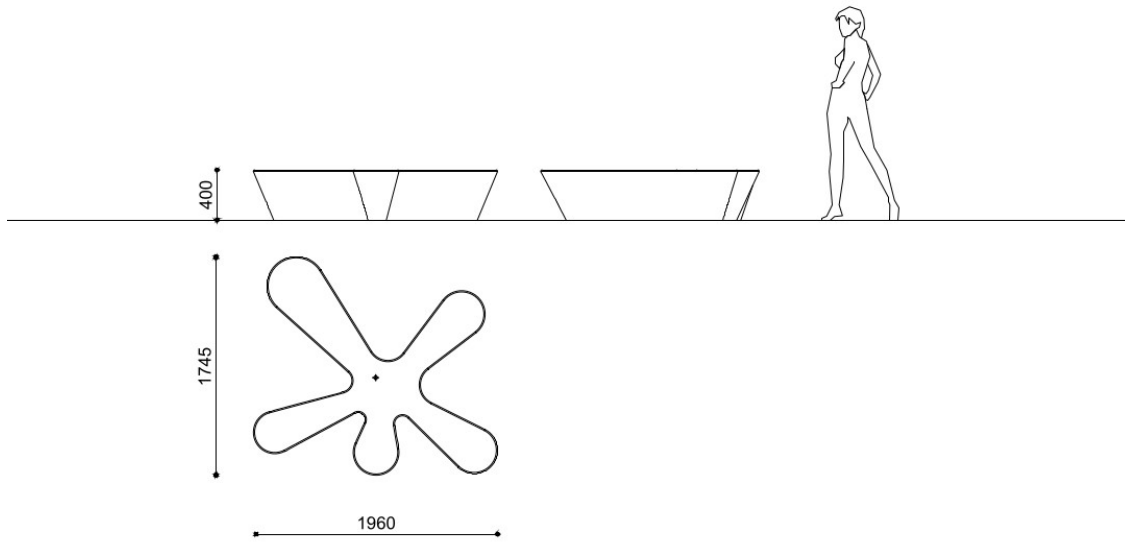

Technical drawing:

metalco.it
info@metalco.it