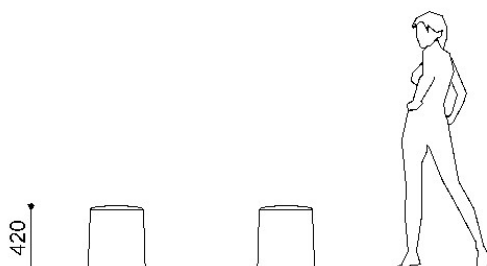

Variant code: 0070691

Size and weight:
Width 377mm
Length 377mm
Height 420mm
Weight 126kg

Materials: HPC (High Performance Concrete)

Finishes: HPC (High Performance Concrete) white velluto - natural smooth

Color:
HPC colour to be chosen between grey, white and dark grey.

Fixing: Freestanding

Technical drawing:

metalco.it
info@metalco.it

HPC (HIGH PERFORMANCE CONCRETE)

Our HPC is available in five different colors (white, grey, dark grey, green and yellow) and it is provided, as standard, with VELLUTO – natural smooth finish.