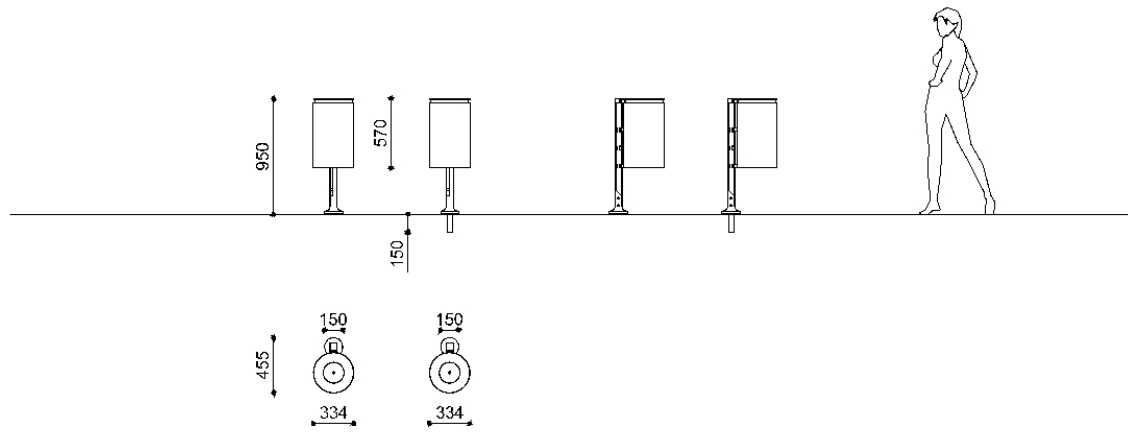

Technical drawing:

Ground fixings

metalco.it
info@metalco.it