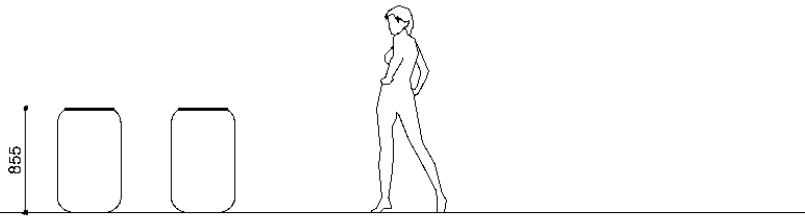

Technical drawing:

Ground fixings

metalco.it
info@metalco.it