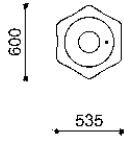

Technical drawing: