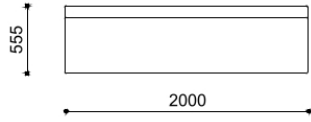

Technical drawing: