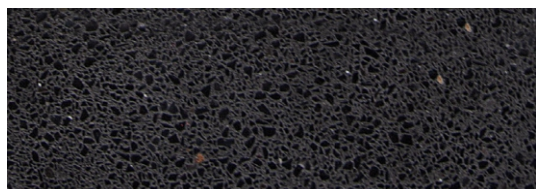

BLACK MARBLE BRUSHED