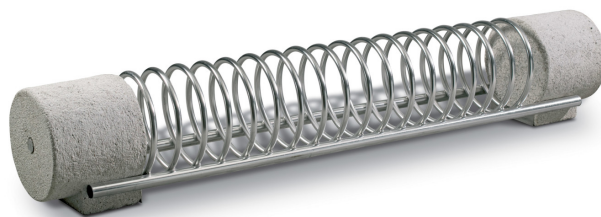

Smeraldo

Bike rack in steel tube composed of one continuous long spiral connected to two horizontal tubes in stainless steel. The structure is fixed to the side bases in PDM (Reconstituted Stones) granite.

Variant code: 0030610

Size and weight: Width 2140mm
Length 340mm
Height 370mm
Weight 162kg

Materials: PDM (Reconstituted Stones) granite
Stainless steel

Finishes: Brushed stainless steel

PDM (Reconstituted Stones) sandblasted

Color:
to be chosen from Metalco standard colour
range

Granite colour to be chosen between white
and grey.

Finishes:

Fixing: Freestanding with pedestals or Installation
with threaded bars

Technical drawing:

Our stainless steel is usually brushed or shotblasted, depending on the technical features of the product.

Electropolishing treatment is also available, upon request.

BRUSHED

SHOTBLASTED

RECONSTITUED STONES