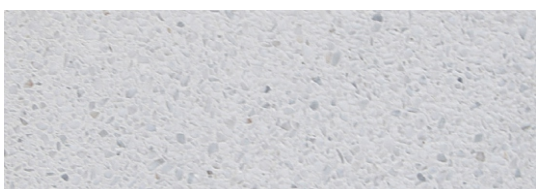

WHITE MARBLE BRUSHED