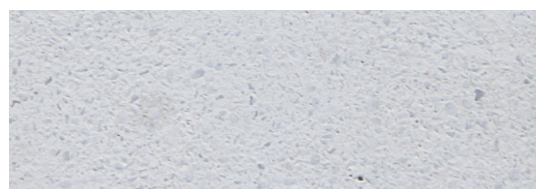

WHITE MARBLE SANDBLASTED