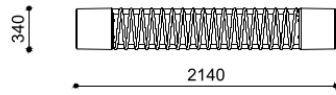

Technical drawing: