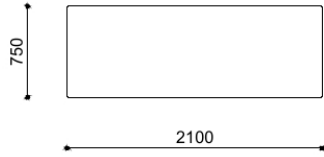

Technical drawing:

_____