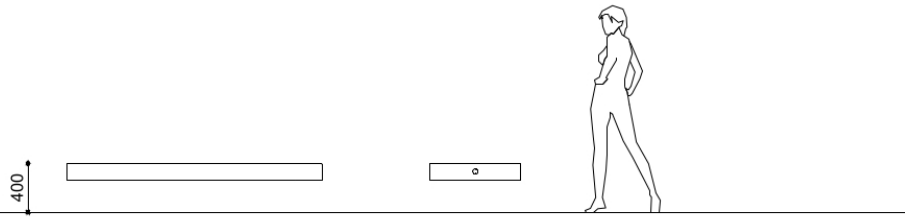

Variant code: 0071001

Size and weight: Width 710mm
Length 2100mm
Height 400mm
Weight 435kg

Materials: HPC (High Performance Concrete)

Finishes: HPC (High Performance Concrete) velluto - natural smooth

Color:
HPC colour to be chosen between grey, white and dark grey.

Technical drawing:

metalco.it
info@metalco.it

HPC (HIGH PERFORMANCE CONCRETE)

Our HPC is available in five different colors (white, grey, dark grey, green and yellow) and it is provided, as standard, with VELLUTO – natural smooth finish.