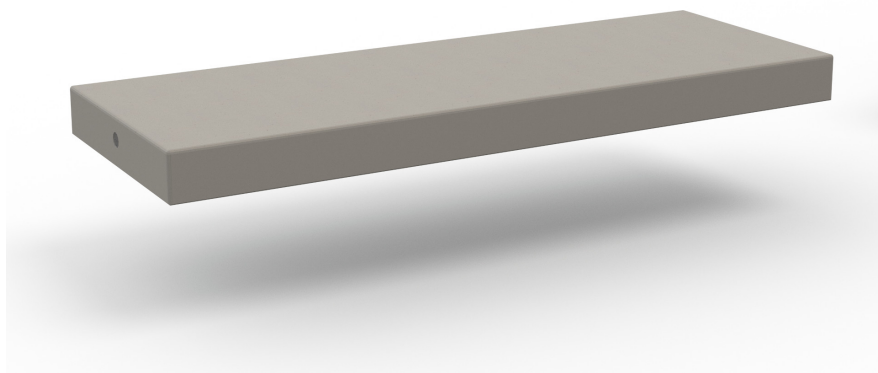

Diamante P

Modular linear seating surface, made of HPC (High Performance Concrete) velvet cement - natural smooth. The concrete components are treated with a protective varnish.

On request, it is possible to apply the anti-graffiti treatment and, where possible, carry out sanding operations. It can be installed individually or in composition with the other elements of the collection.

Variant code: 0071001

Size and weight: Width 710mm
Length 2100mm
Height 400mm
Weight 435kg

Materials: HPC (High Performance Concrete)

Finishes: HPC (High Performance Concrete) velluto - natural smooth

Color:
HPC colour to be chosen between grey, white and dark grey.

Technical drawing:

metalco.it
info@metalco.it

HPC (HIGH PERFORMANCE CONCRETE)

Our HPC is available in five different colors (white, grey, dark grey, green and yellow) and it is provided, as standard, with VELLUTO – natural smooth finish.

Characterized by textured appearance, HPC can present not uniform cloudy effects of color and light cracks, which are physiological aspects of this material.

Upon request, when technically feasible, it is possible to perform polishing operations.