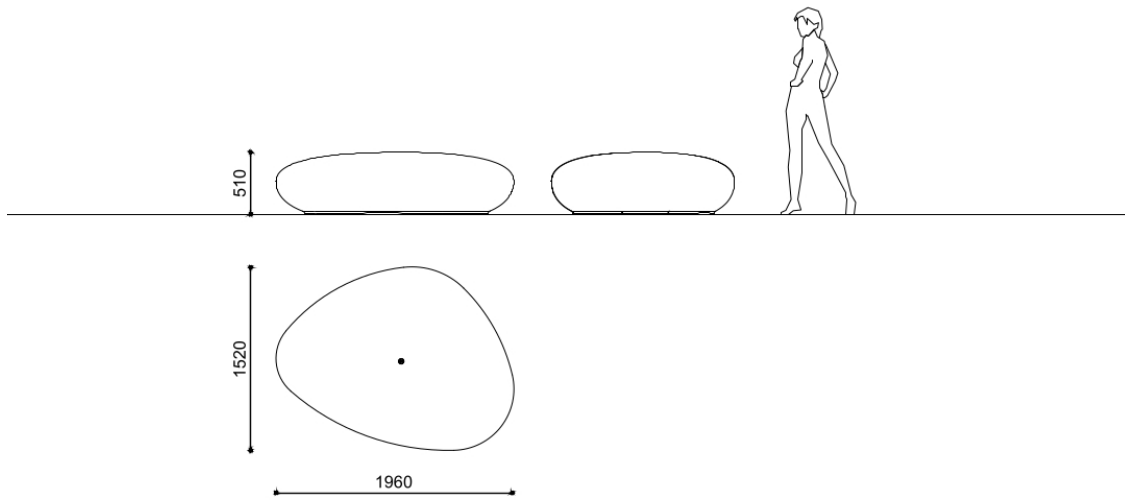

Technical drawing:

metalco.it
info@metalco.it