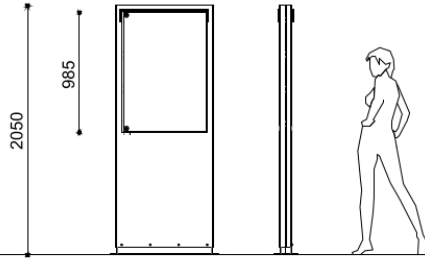

Technical drawing:

metalco.it
info@metalco.it