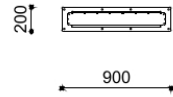

Technical drawing: