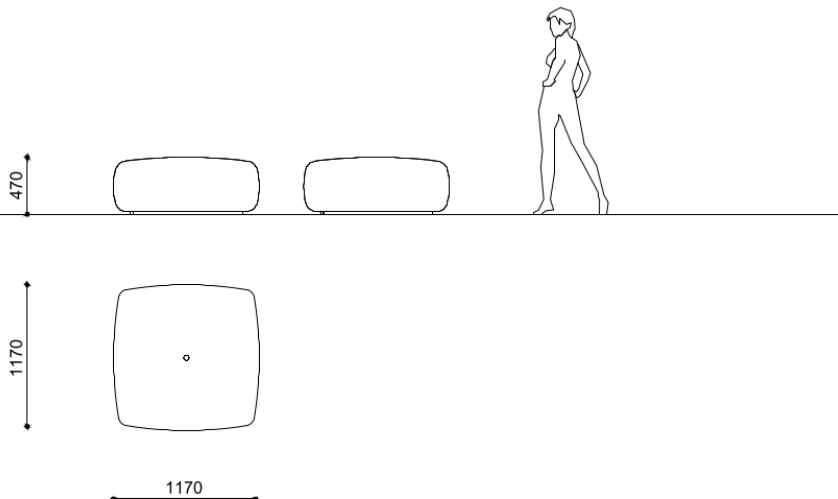

Jasper

Square seat, without backrest, made of HPC (High Performance Concrete) velluto - natural smooth, partially emptied inside. The seat can be installed individually or in composition.

Variant code: 0073201

Size and weight:
Width 1200mm
Length 1200mm
Weight 726kg
Seat Height 470mm

Materials: HPC (High Performance Concrete)

Finishes: HPC (High Performance Concrete) velluto - natural smooth

Color:
HPC colour to be chosen between grey, white and dark grey.

Fixing: Freestanding

Technical drawing:

metalco.it
info@metalco.it

HPC (HIGH PERFORMANCE CONCRETE)

Our HPC is available in five different colors (white, grey, dark grey, green and yellow) and it is provided, as standard, with VELLUTO – natural smooth finish.