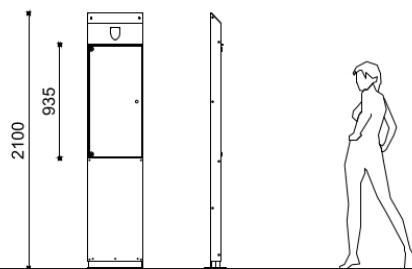

Finishes: Polyester powder coated steel in wrinkled finish

Color:
to be chosen from Metalco standard colour range

Fixing: Pre-drilled for anchors

metalco.it
info@metalco.it