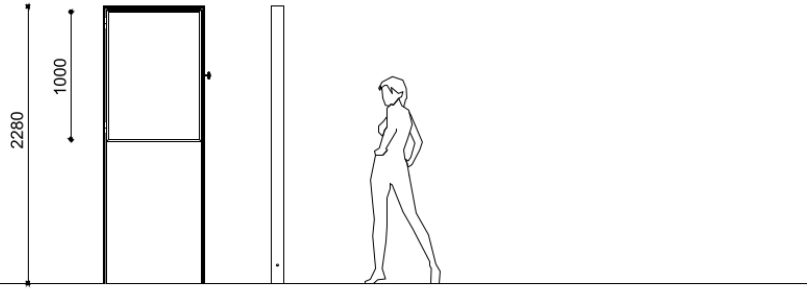

Technical drawing:

metalco.it
info@metalco.it