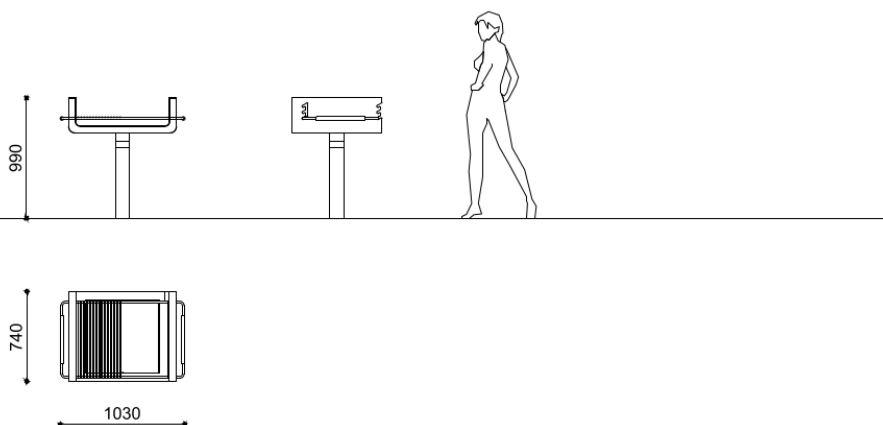

B-Bq

Barbecue made of Corten steel composed of a rotating top equipped with refractory plate and a stainless steel anti-theft grid, adjustable in three heights. The structure stands on a central support.

Variant code: 0050245

Finishes: Corten steel

Size and weight: Width 1030mm
Length 740mm
Height 990mm
Weight 129kg

Fixing: Below ground installation

Materials: Corten steel

Technical drawing:

metalco.it
info@metalco.it