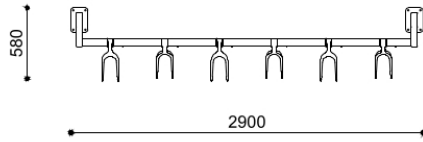

Technical drawing: