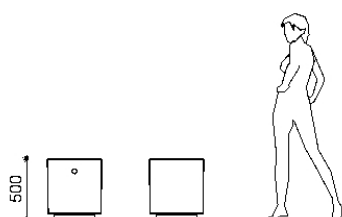

Technical drawing: