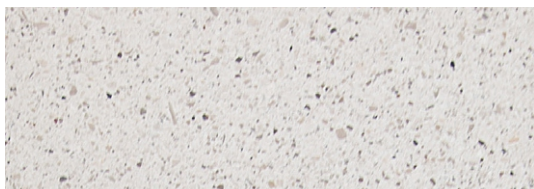

RECONSTITUED STONES

Our PDM (Reconstituted Stones) is a mixture of concrete and aggregates that combines concrete resistance with natural stone elegance.

It is available in four options with white granite, with grey granite, with white marble, and with black marble.

Our products are normally provided with sandblasted finish and with brushed finish for the seating flat surfaces.

Upon request, if the product allows it, it is possible to perform polishing operations.

The finished products are treated with a revitalizing varnish and, if requested, anti-graffiti treatment can be applied.

WHITE GRANITE BRUSHED